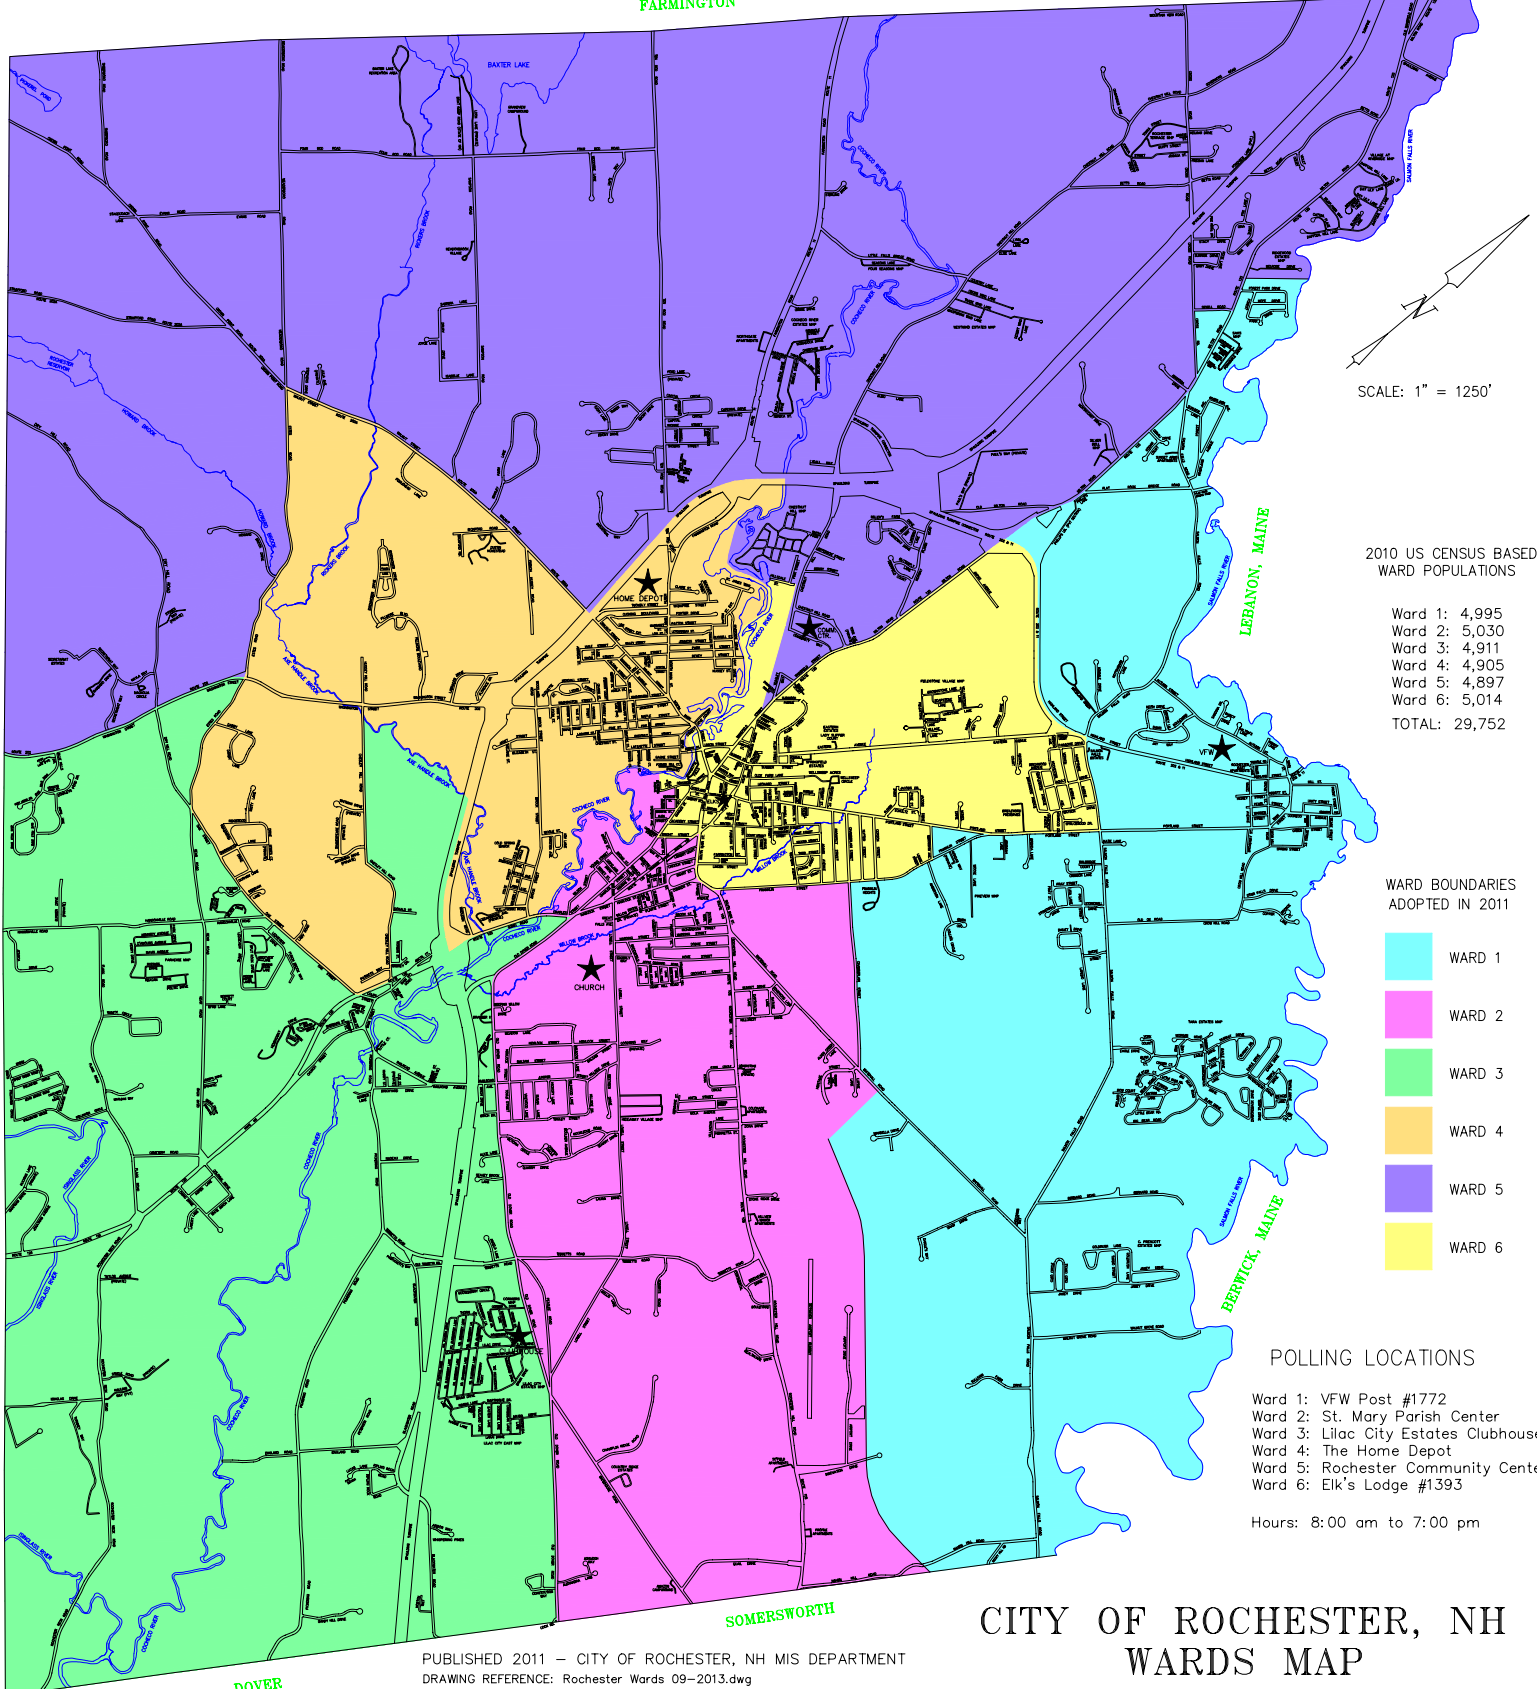

STRAFFORD

FARMINGTON

MILTON

BARRINGTON

DOVER

SCALE: 1" = 1250'

2010 US CENSUS BASED WARD POPULATIONS

Ward 1:	4,995
Ward 2:	5,030
Ward 3:	4,911
Ward 4:	4,905
Ward 5:	4,897
Ward 6:	5,014
TOTAL:	29,752

WARD BOUNDARIES ADOPTED IN 2011

	WARD 1
	WARD 2
	WARD 3
	WARD 4
	WARD 5
	WARD 6

POLLING LOCATIONS

- Ward 1: VFW Post #1772
- Ward 2: St. Mary Parish Center
- Ward 3: Lilac City Estates Clubhouse
- Ward 4: The Home Depot
- Ward 5: Rochester Community Center
- Ward 6: Elk's Lodge #1393

Hours: 8:00 am to 7:00 pm

PUBLISHED 2011 – CITY OF ROCHESTER, NH MIS DEPARTMENT
 DRAWING REFERENCE: Rochester Wards 09–2013.dwg
 REVISED TO: SEPTEMBER 17, 2013 (for streets & street names)

CITY OF ROCHESTER, NH WARDS MAP

SOMERSWORTH

LEBANON, MAINE

BERTICK, MAINE